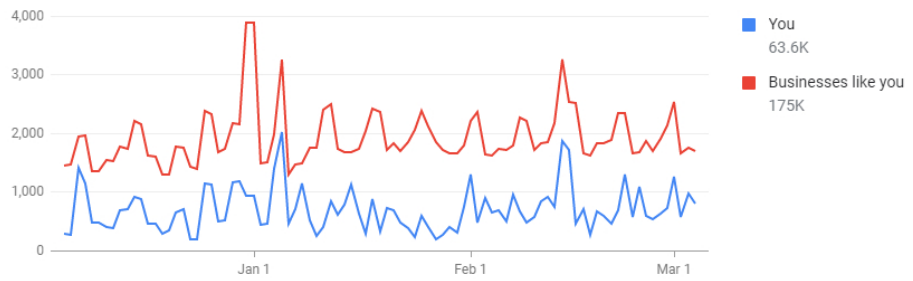

1-10 of 618 < >

Help customers find your business. [Create a post](#)

Where customers view your business on Google

The Google services that customers use to find your business

1 quarter

Total views 66.5K

3,000

■ Listing on Search
5.89K

Popular times

Your most popular time is around 9:00 PM on Sunday

Sunday

peak

Visit duration

The average visit to your location lasts 45 min.

Photo views

The number of times your business photos have been viewed, compared to photos from other businesses

All photos 1 quarter

Your photos receive 63.7% fewer views than similar businesses. [Post more photos](#)