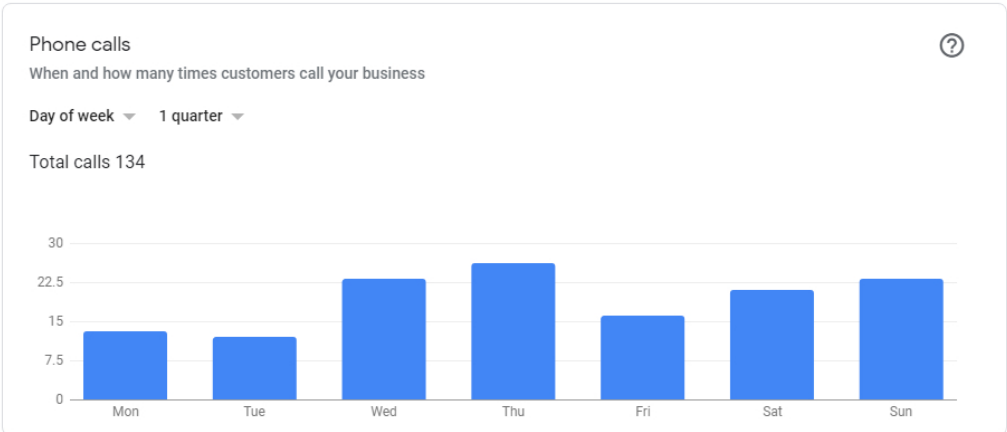

1-10 of 618 < >

Help customers find your business. [Create a post](#)

Where customers view your business on Google

The Google services that customers use to find your business

1 quarter

Total views 66.5K

3,000

■ Listing on Search
5.89K

Popular times

Your most popular time is around 9:00 PM on Sunday

Sunday

peak

Visit duration

The average visit to your location lasts 45 min.

Photo views