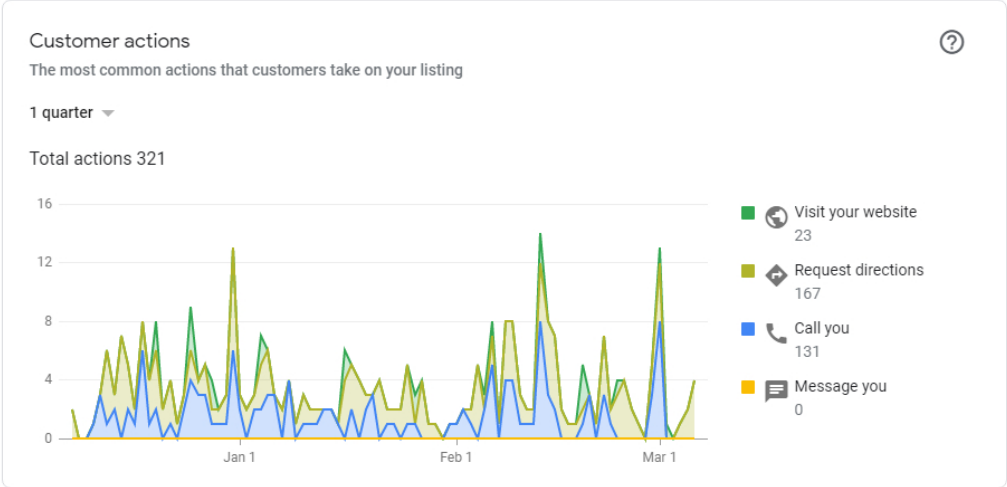

1-10 of 618 < >

Help customers find your business. [Create a post](#)

Where customers view your business on Google

The Google services that customers use to find your business

1 quarter

Total views 66.5K

3,000

■ Listing on Search
5.89K

Popular times

Your most popular time is around 9:00 PM on Sunday

Sunday

peak

Visit duration

The average visit to your location lasts 45 min.

Photo views