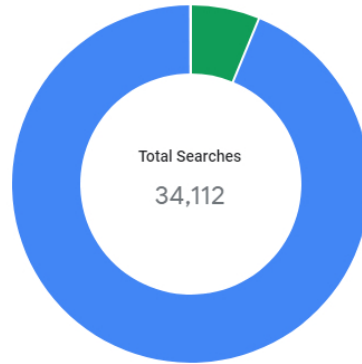

Messaging

Photos

Website

How customers search for your business

1 quarter

Direct
Customers who find your listing searching for your business name or address

Discovery
Customers who find your listing searching for a category, product, or service

■ Listing on Search
5.89K

Popular times

Your most popular time is around 9:00 PM on Sunday

Sunday

peak

Visit duration

The average visit to your location lasts 45 min.

Photo views