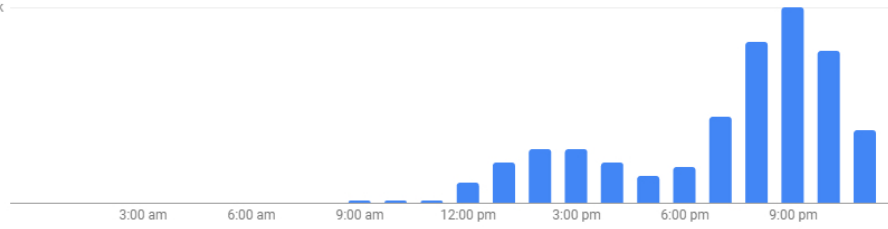

■ Listing on Search
5.89K

Popular times

Your most popular time is around 9:00 PM on Sunday

Sunday

peak

Visit duration

The average visit to your location lasts 45 min.

Photo views

The number of times your business photos have been viewed, compared to photos from other businesses

All photos 1 quarter

Your photos receive 63.7% fewer views than similar businesses. [Post more photos](#)