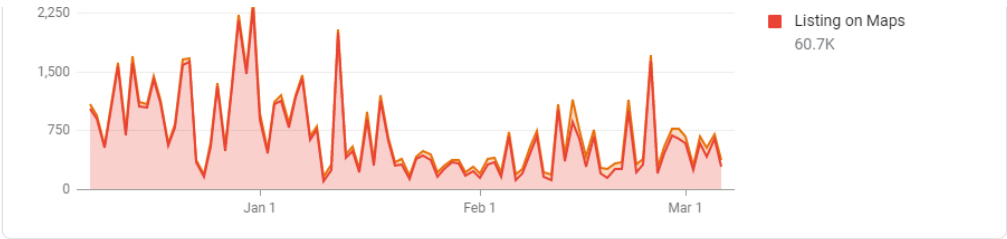

1-10 of 618 < >

Help customers find your business. [Create a post](#)

Where customers view your business on Google

The Google services that customers use to find your business

1 quarter

Total views 66.5K

3,000

■ Listing on Search
5.89K

Popular times

Your most popular time is around 9:00 PM on Sunday

Sunday

peak

Visit duration

The average visit to your location lasts 45 min.

Photo views