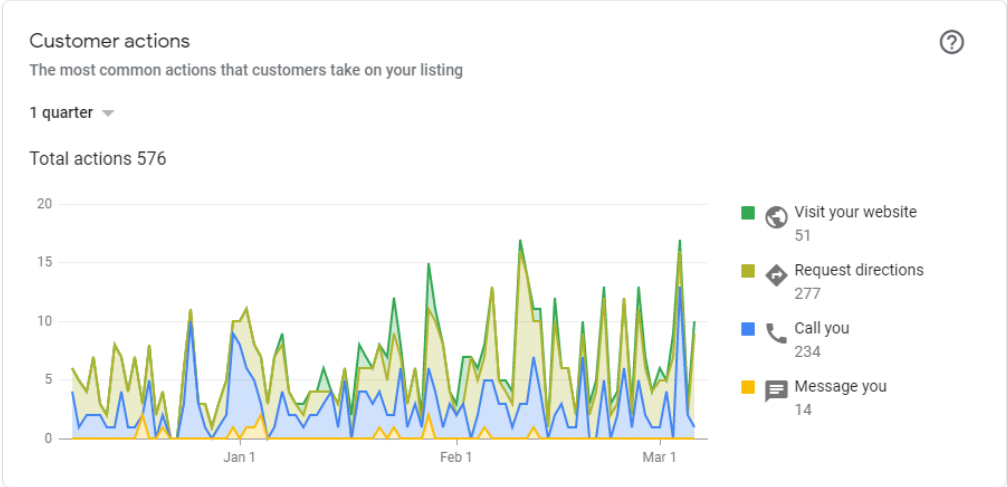

1-10 of 288

[Help customers find your business. Create a post](#)

#### Where customers view your business on Google

The Google services that customers use to find your business

1 quarter

Total views 55.3K

Listing on Search  
5.84K

### Visit duration

The average visit to your location lasts 0 min.