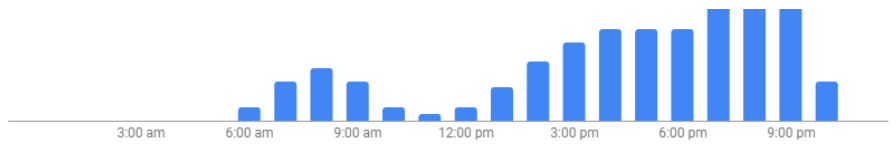

#### Where customers view your business on Google

The Google services that customers use to find your business

1 quarter

Total views 55.3K

Listing on Search  
5.84K

### Visit duration

The average visit to your location lasts 0 min.