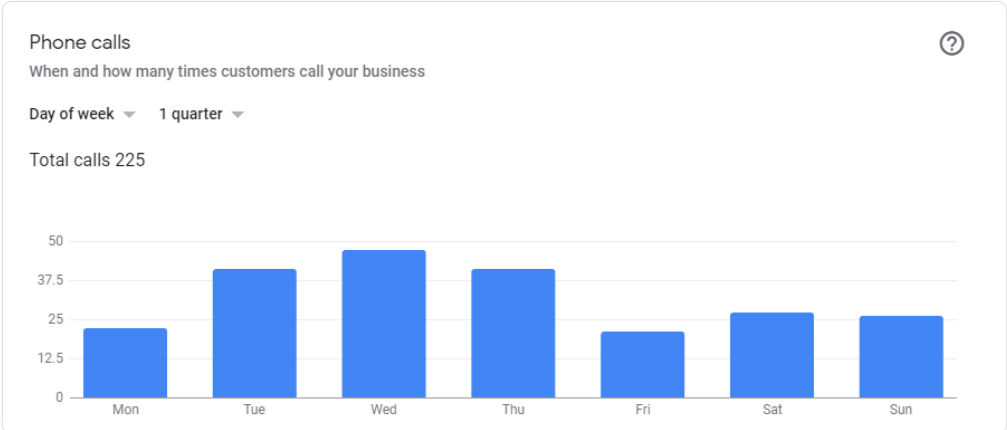

1-10 of 288

[Help customers find your business. Create a post](#)

#### Where customers view your business on Google

The Google services that customers use to find your business

1 quarter

Total views 55.3K

Listing on Search  
5.84K

### Visit duration

The average visit to your location lasts 0 min.