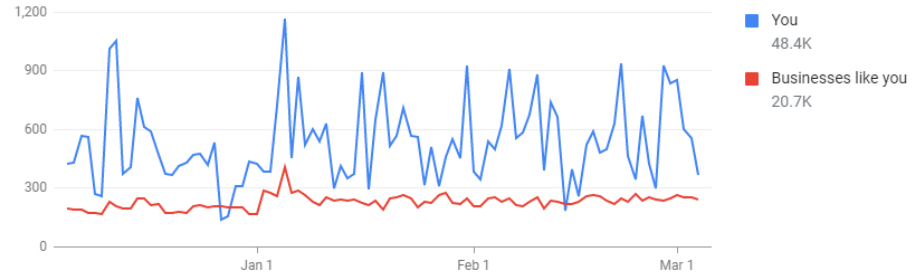

Photo views

The number of times your business photos have been viewed, compared to photos from other businesses

All photos 1 quarter

Your photos receive 134% more views than similar businesses. [Post more to stay ahead](#)