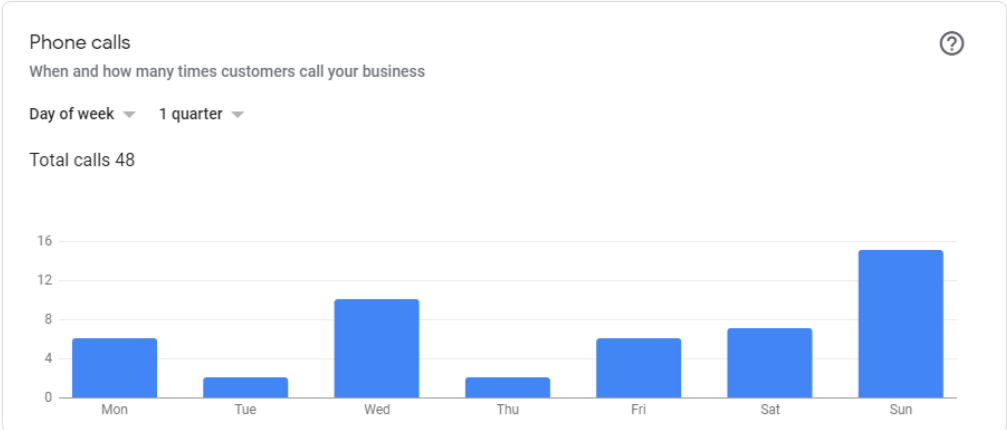

#### Where customers view your business on Google ?

The Google services that customers use to find your business

1 quarter ▾

Total views 22.3K

- Listing on Search 4.5K

Your photos receive about as many views as similar businesses. [Post more photos](#)

### Photo quantity

The number of photos that appear on your business, compared to photos from other businesses

The information you see here may only be accessed for use by this organization. You agree to not attempt to use Insights to track or collect personally identifiable information of any users. Values are approximate and only significant values may be shown. [Learn more](#)