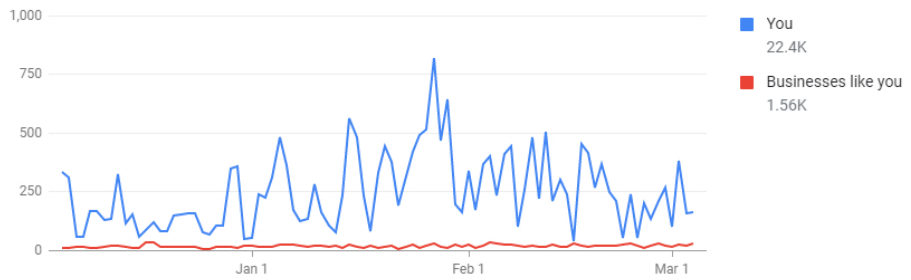

1-10 of 358

[Help customers find your business. Create a post](#)

Where customers view your business on Google

The Google services that customers use to find your business

1 quarter

Total views 31.7K

Listing on Search: 8.89K

Popular times

Not enough data

Photo views

The number of times your business photos have been viewed, compared to photos from other businesses

All photos 1 quarter

Your photos receive 1.34K% more views than similar businesses. [Post more to stay ahead](#)