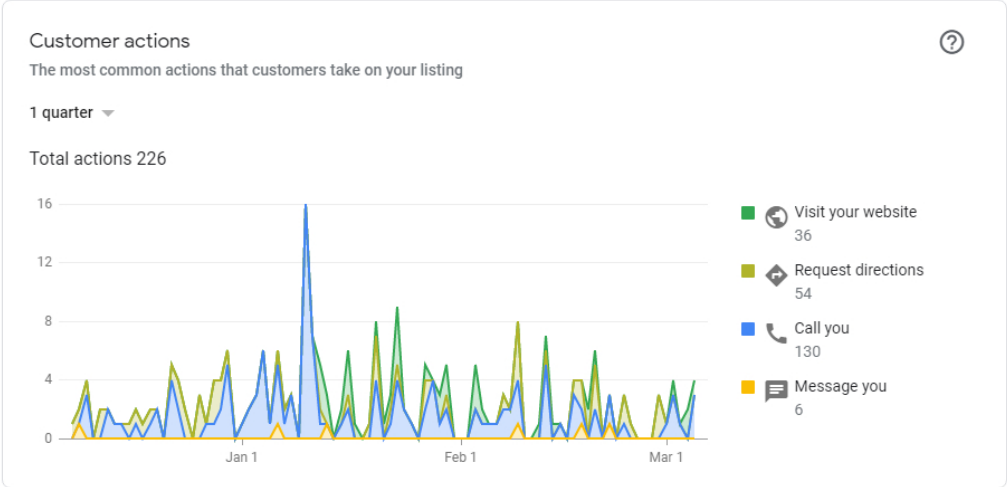

1-10 of 358

[Help customers find your business. Create a post](#)

Where customers view your business on Google

The Google services that customers use to find your business

1 quarter

Total views 31.7K

Listing on Search: 8.89K

Popular times

Not enough data

Photo views

The number of times your business photos have been viewed, compared to photos from other businesses

All photos 1 quarter

Your photos receive 1.34K% more views than similar businesses. [Post more to stay ahead](#)