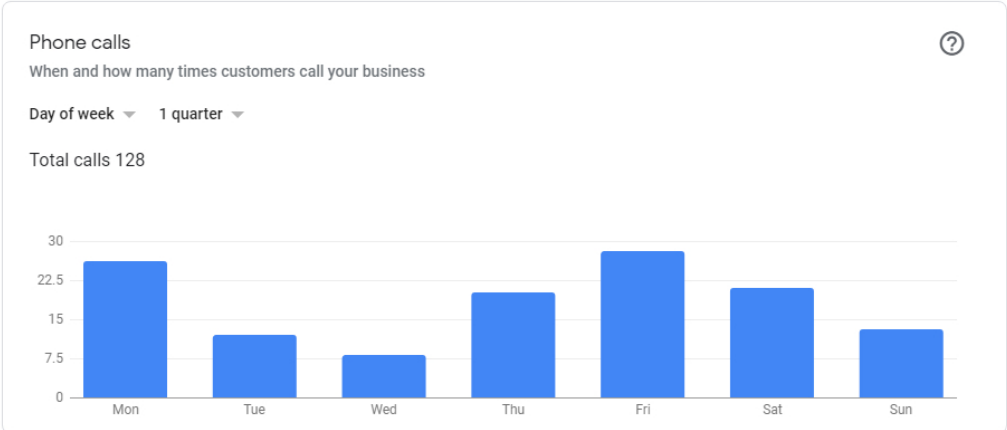

1-10 of 358

[Help customers find your business. Create a post](#)

Where customers view your business on Google

The Google services that customers use to find your business

1 quarter

Total views 31.7K

Listing on Search: 8.89K

Popular times

Not enough data

Photo views

The number of times your business photos have been viewed, compared to photos from other businesses

All photos 1 quarter

Your photos receive 1.34K% more views than similar businesses. [Post more to stay ahead](#)